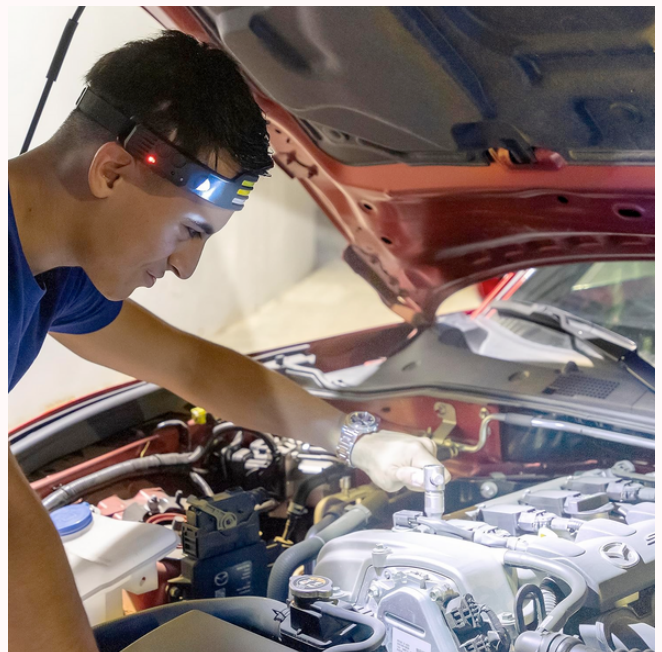

Dust Proof

Water Proof

Snow Proof

Shock Proof

MOTION SENSOR

Easily turn on/off the light, and more convenient to use.

 **Normal Mode Button**

- ※ Click to switch different modes
- ※ Long press for 3 seconds to enter flashing mode